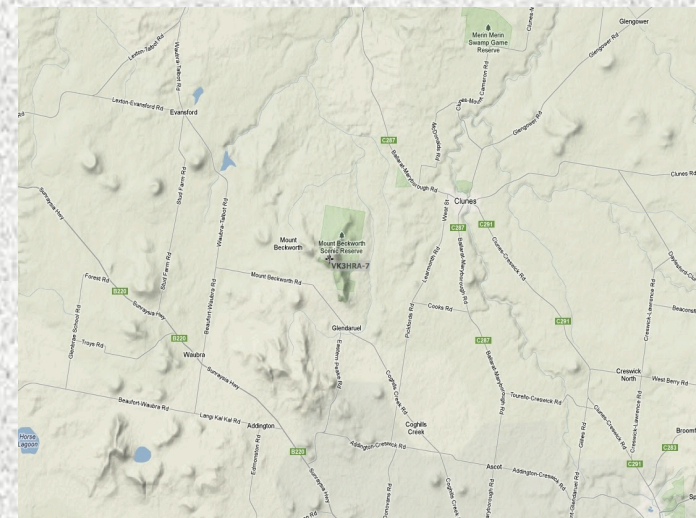

VK3ZPF Peter

Hiking

- Hiking – Safety First
 - GPS and Compass
 - Maps
 - Water
 - Food
 - Torch
 - Knife
 - Clothing
 - First Aid

Spotting Tools

Wed 05:30 VK3HRA/P on [VK3/VW-003](#)

7.080 ssb

Allen 56, gave me 58. Allen in the fog. (Posted by VK3PF)

Wed 05:21 VK3HRA/P on [VK3/VW-003](#)

7.080 ssb

*Spot[VK3HRA]: cq cq (Posted by SMS)

- SMS via Mobile Phone
 - Good coverage
- APRS
 - Limited coverage

Awards

- We participate in SOTA for fun, but there are awards for Activators, Chasers and Short Wave Listeners
- 100, 200, 500, 1000, 2000, 5000 points