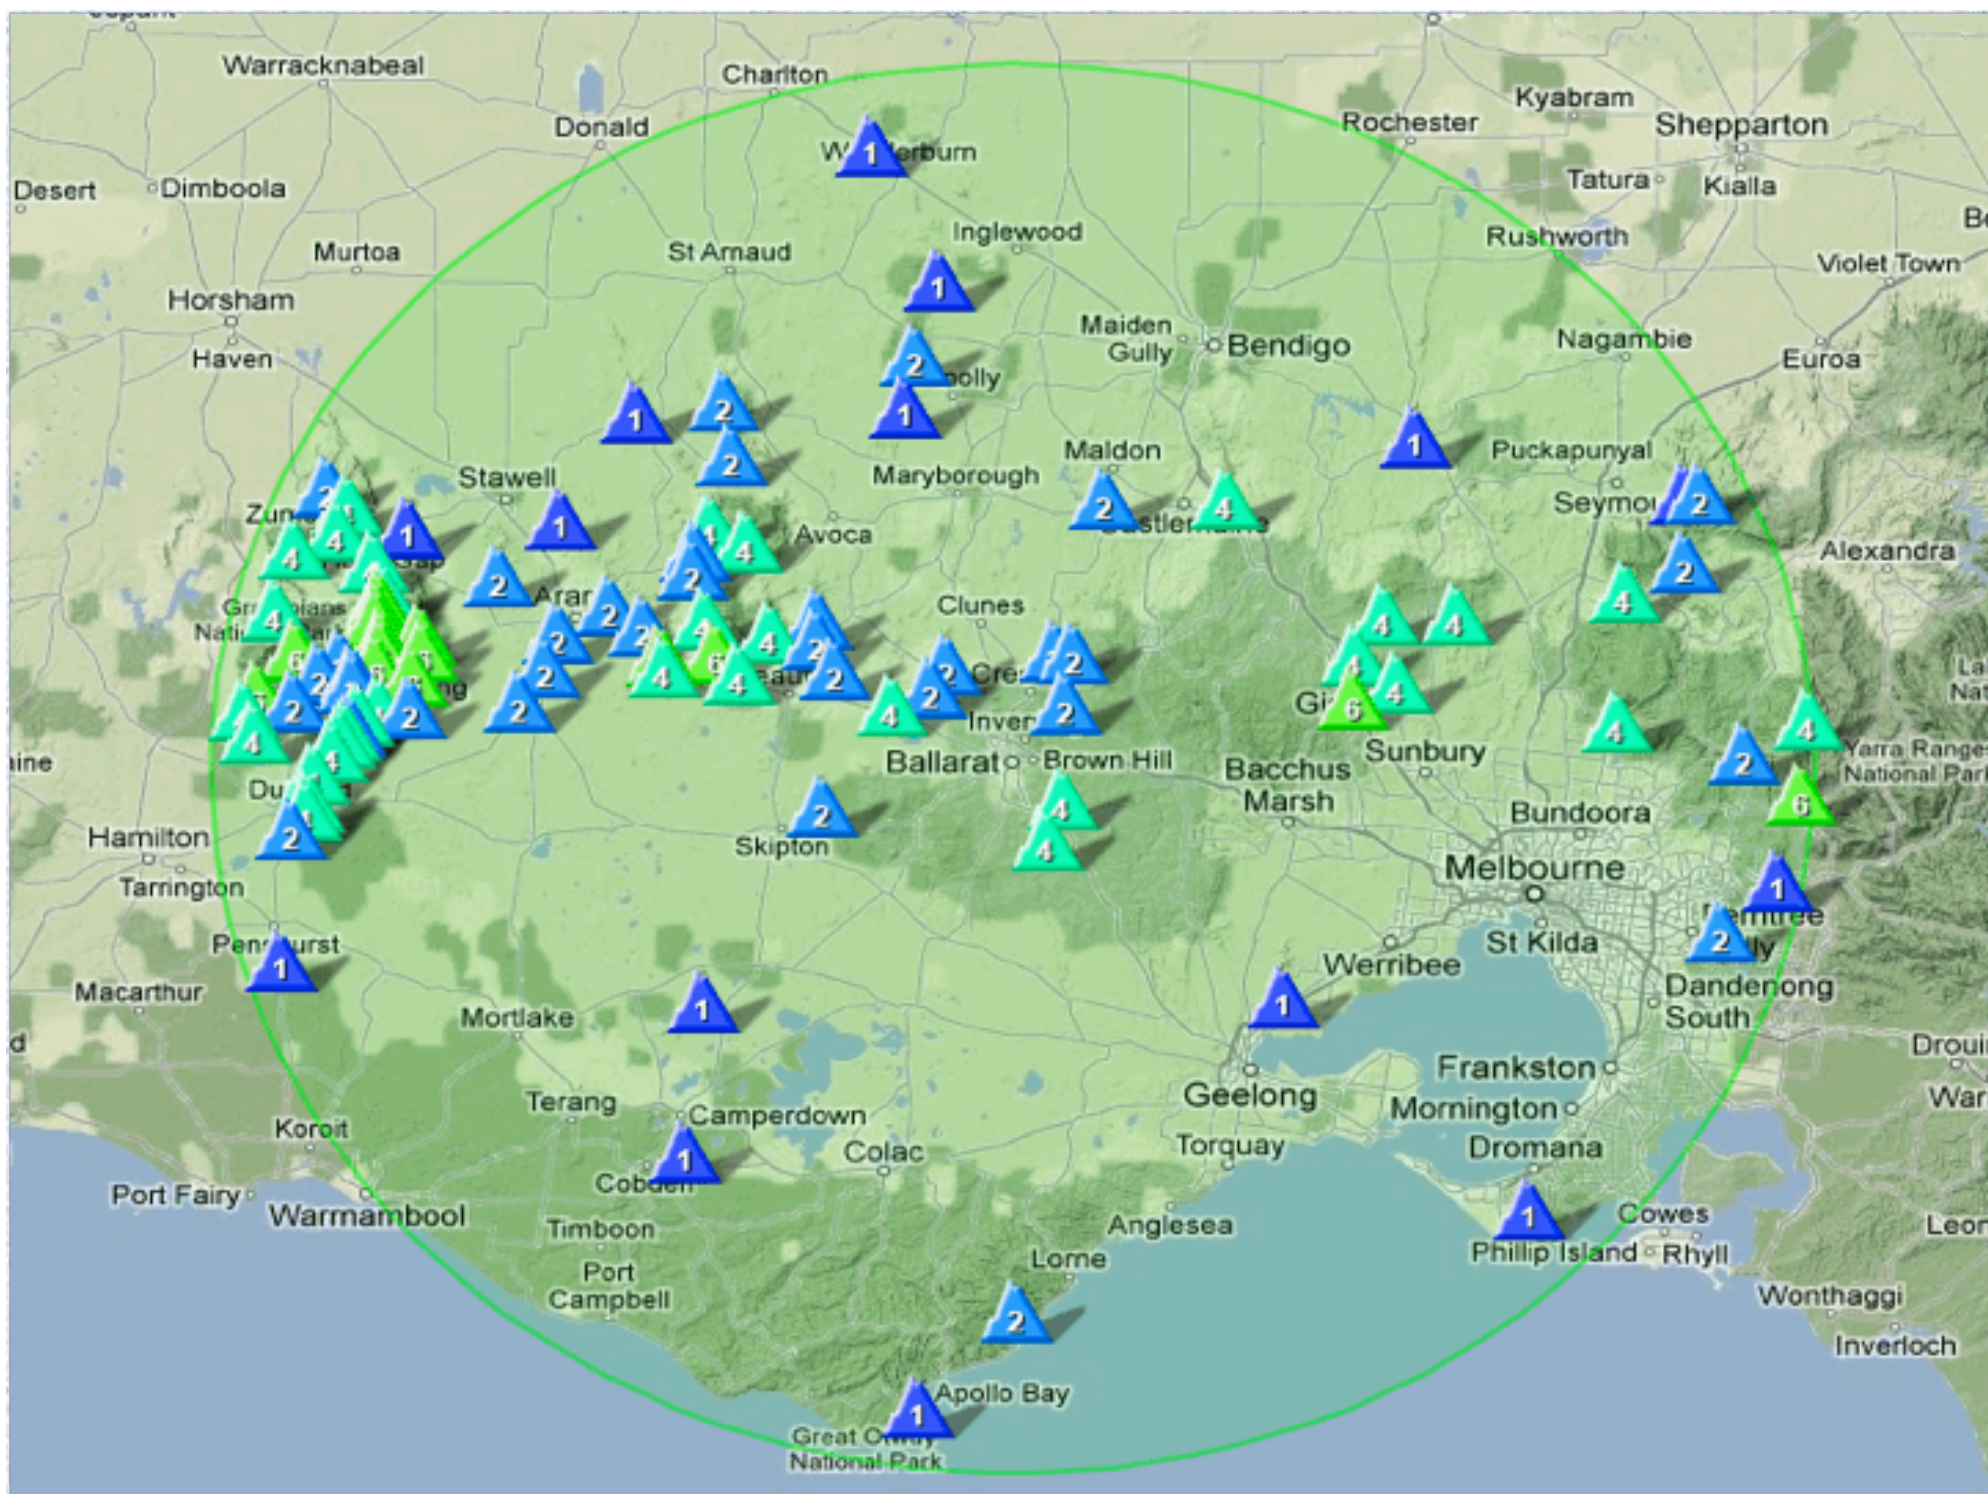

Summits on the Air (SOTA)

VK3HRA

Allen Harvie

BARG – 31st August 2012

Agenda

- History
- Summits
- Chasers
- Activators
- Activations
- Hardware
- Awards
- Resources

Summits on the Air (SOTA)

- SOTA is an award scheme for radio amateurs and shortwave listeners that encourages portable operation in mountainous areas.
- SOTA has been carefully designed to make participation possible for everyone.
- Each summit earns the activators and chasers a score which is related to the height of the summit.

SOTA History

- Original idea of John Linford, G3WGV
- European Adventure Radio by Richard G3CWI
- Launched 2nd March 2002. England and Wales

- VK3 Launched 1st February 2012
 - 609 summits across 8 regions
 - Central region

- VK1, VK2 and VK5 developing

SOTA Summits

- Based on Fire Zone,
 - Central – VC
 - Mallee – VL
 - North Country – VU
 - North East – VE
 - South West – VS
 - Wimmera – VW
 - East Gippsland - VG
 - North Central – VN
 - West/South Gippsland – VT
- Full list of current summits and planning tools on SOTA Mapping Project and site
 - <http://www.sotawatch.org/summits.php?assoc=66>
 - <http://sotamaps.wsstvc.org/range.php>
- XML files available for viewing on Google Maps.
- Updated regularly

SOTA Summits - cont

- Points based on height,
 - Band 1, score 1 point < 500 m
 - Band 2, score 2 points ≥ 500 m < 700 m
 - Band 3, score 4 points ≥ 700 m < 900 m
 - Band 4, score 6 points ≥ 900 m. < 1200 m
 - Band 5, score 8 points ≥ 1200 m < 1500 m
 - Band 6, score 10 points ≥ 1500 m
- Bonus points are based on elevation
 - Summits 8 points and higher gaining the bonus.
 - 15 June to 14 October inclusive