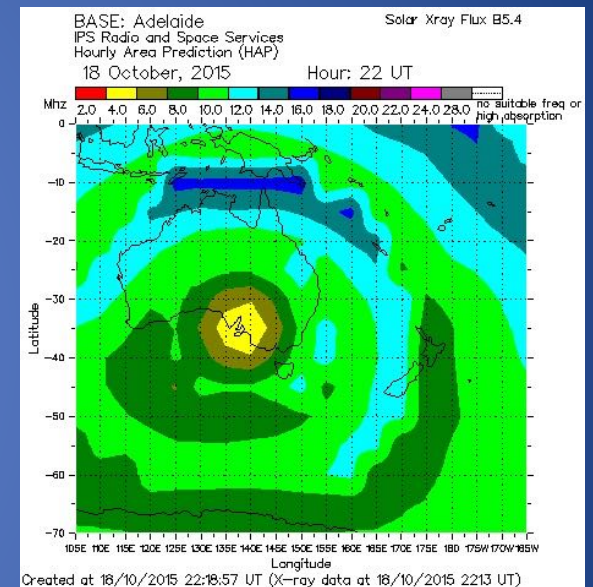

Propagation

- Look at the solar figures / propagation conditions
  - Solar flux, sunspot number, A & K indices
- If they are poor, consider putting your activation off until another day
- Hourly Area Prediction (HAP) Charts

Solar-Terrestrial Data - <http://www.ntnbb.com>

15 Oct 2015 0508 GMT		VHF Conditions		HF Conditions	
SFI	SN	Item	Status	Band	Day Night
A 23	K 3	Aurora	Band Closed	80n-40n	Poor Fair
X-Ray	B5.1	6n EsEU	Band Closed	30n-20n	Good Good
304A	138.6 @ SEM	4n EsEU	Band Closed	17n-15n	Fair Fair
Ptn Flx	0.14	2n EsEU	Band Closed	12n-10n	Poor Poor
Elc Flx	1840.00	2n EsNA	Band Closed	Geomag Field	UNSETTLD
Aurora	1/n=1.99	EME Deg	Fair	Sig Noise Lvl	S2-S3
Aur Lat	67.5°	MUF	ES - SEASON BREAK	MUF US Boulder	8.62
Bz	-4.3 SW	MS	0 MIN 6 12 18 UTC MAX	Solar Flare Prb	25%

(C) Paul L. Herrman 2013