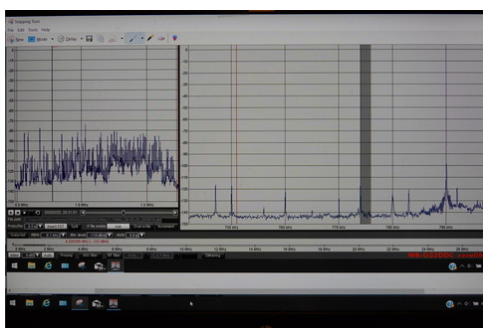

DXpeditions – Phil Bytheway – 9705 Mary Ave NW – Seattle WA 98117-2334

Email: DXM.EIC@gmail.com

Unless otherwise noted, all contributions are from the IRCA eGroup

Sandy Neck Beach DX 5-25-20

From this beach site DX to the Mideast DX still good the last part of May. G-33 with 10 foot x 16 foot loop

0030 – 80°

- 774 **EGYPT** talk, screenshot
- 783 **SYRIA** Mideast music, fair.
- 819 **EGYPT** weak with music.
- 864 **EGYPT** Quran in fair.
- 882 **UNITED KINGDOM, SPAIN** and **SAUDI ARABIA** w/Quran in the background.
- 891 **ALGERIA** fair.
- 999, 1017 and 1044 **SPAIN** all in fair to good.
- 1071 **IRAN** in fair with religious program. Some music but mostly talk by a man in Farsi.
- 1098 **SPAIN** in good with **SAUDI ARABIA** or **IRAN** under with Mideast music.
- 1116 **UnID** man talking in a low voice, not //SER.
- 1125 **SPAIN** weak to fair peak.
- 1134 **KUWAIT** with music.
- 1143 **SPAIN** weak.
- 1170 **UNITED ARAB EMERITES** Mideast music with others.

- 1323 **UnID** man talking but weak.
- 1332 **ROMANIA** talk //1179.
- 1377 **UnID** weak.
- 1422 **ALGERIA** fair at end.
- 1431 **DJIBUTI** weak talk.
- 1503 **SPAIN** plus **EGYPT** weak under them.
- 1512 **SAUDI ARABIA** woman in Arabic fair end.
- 1521 **SPAIN** SER. //with the woman talking the whole file on 1044.
- 1539 **SPAIN** SER //1044 and mixing at times with another station w/music.
- 1548 **KUWAIT** woman in Arabic //1593. Also along with some music which may be UK Gold.
- 1557 **UnID** rumblings.
- 1566t **IRAN** presume them with Benin off.
- 1584 **UnID** with music.
- 1593 **KUWAIT** with woman talking.
- 1602 **SPAIN** weak w/slop.

0045 – 110°

- 1161t **IRAN** with music, weak w/slop.
- 1188 **IRAN** with music in fair to a good peak.
- 1197 and 1206 **UnIDs**.
- 1242 **UnID** near audio.

- 1278 **IRAN** with a smooth talking woman in Farsi.
- 1376.942 **UnID** carrier.
- 1413 **MDA** and **SPAIN** mixing.

0100 – 110°

- 531 and 549 Jill FM good
- 702 **ALGERIA** Arabic talk in weak.
- 711 **MOROCCO** suspect but weak.
- 720 **PORTUGAL** pips and some talk.
- 828 **UnID** carrier.
- 873 **SAUDI ARABIA** 10 Kw. In with Quran. DX is year round at a beach site near you.

- 882 **SAUDI ARABIA** Quran //873 mixing w/**UNITED KINGDOM**.
- 936 and 945 **UnIDs** with 2 or more stations which I did not wish to untangle.
- 1071 **IRAN** or **INDIA** with Mideast music.
- 1278 **IRAN** woman in Farsi in fair to good.
- 1458 **UNITED KINGDOM** slugfest.
- 1530 **ROMANIA** pips into news by a woman. On top more or less.

A little after 9 PM local time a park ranger appeared and said the beach is closed at 9 PM due to Covid 19. So that will be the end of the split frequency at this beach until Fall. Take care, **Roy Barstow** – Falmouth MA.

Menauhant Beach DX 6-2-20

0030 – 120°

- 870 **ARGENTINA** 2+1 pips.

- 910 **ARGENTINA** 2+1 pips in the mix.

0100 – 160°

- 770 **COLOMBIA** 5+1 pips into news. About equal to WABC.
- 810 **COLOMBIA** on top.
- 950t **ARGENTINA** 5+1 pips in the mix.

- 1110 **ARGENTINA** as above.
- 1270 **ARGENTINA** 5+1 pips in mix.

0130 – 160°

- 540 **ARGENTINA** 2+1 pips in the mix.

- 760 and 770 **COLOMBIA** noticed they have 5+1 pips at the 1/2 hour.

0200 – 160°

- 870 **ARGENTINA** - 5+1 pips in the mix.

0230 – 160°

- 820 and 870 **ARGENTINA** both with 2+1 pips in the mix.

Take care, **Roy Barstow** – Falmouth MA.

**DXpedition #11 – Marais Temps Clair Conservation Area, Black Walnut MO
Eric Bueneman (NØUIH)**

This DXpedition was delayed due to the COVID-19 pandemic; it is only a coincidence that I chose a night when there was civil unrest 20 miles away in downtown Saint Louis. The first DXpedition of 2020 brought me back to Marais Temps Clair Conservation area in the agricultural community of Black Walnut MO, in eastern Saint Charles County MO on the evening of June 1 2020 (UTC June 2). Temperatures were in the mid-70s Fahrenheit under partly cloudy skies, the perfect evening for a DXpedition.

Once again, I took my General Electric Superadio III for AM broadcast band DX; the Tropical Band DX was logged with a Tecsun PL-600 and a homebrew 30-foot longwire antenna. On the AM broadcast band, sunset conditions favored the Midwest and Mid-South, although a couple of Caribbean stations made it in after sunset around 2120 ELT (0120 UTC). The Tropical Bands had the usual stations from the Americas. I also brought my Whistler WS1040 handheld analog/digital VHF/UHF scanner to monitor police, fire and EMS radio traffic coming out of areas hit by civil unrest. I began monitoring around 2000 ELT (0000 UTC) and wrapped up around 2210 ELT (0210 UTC). Times for domestic DX are in ELT; Pan-American and Tropical Band logs are in UTC.