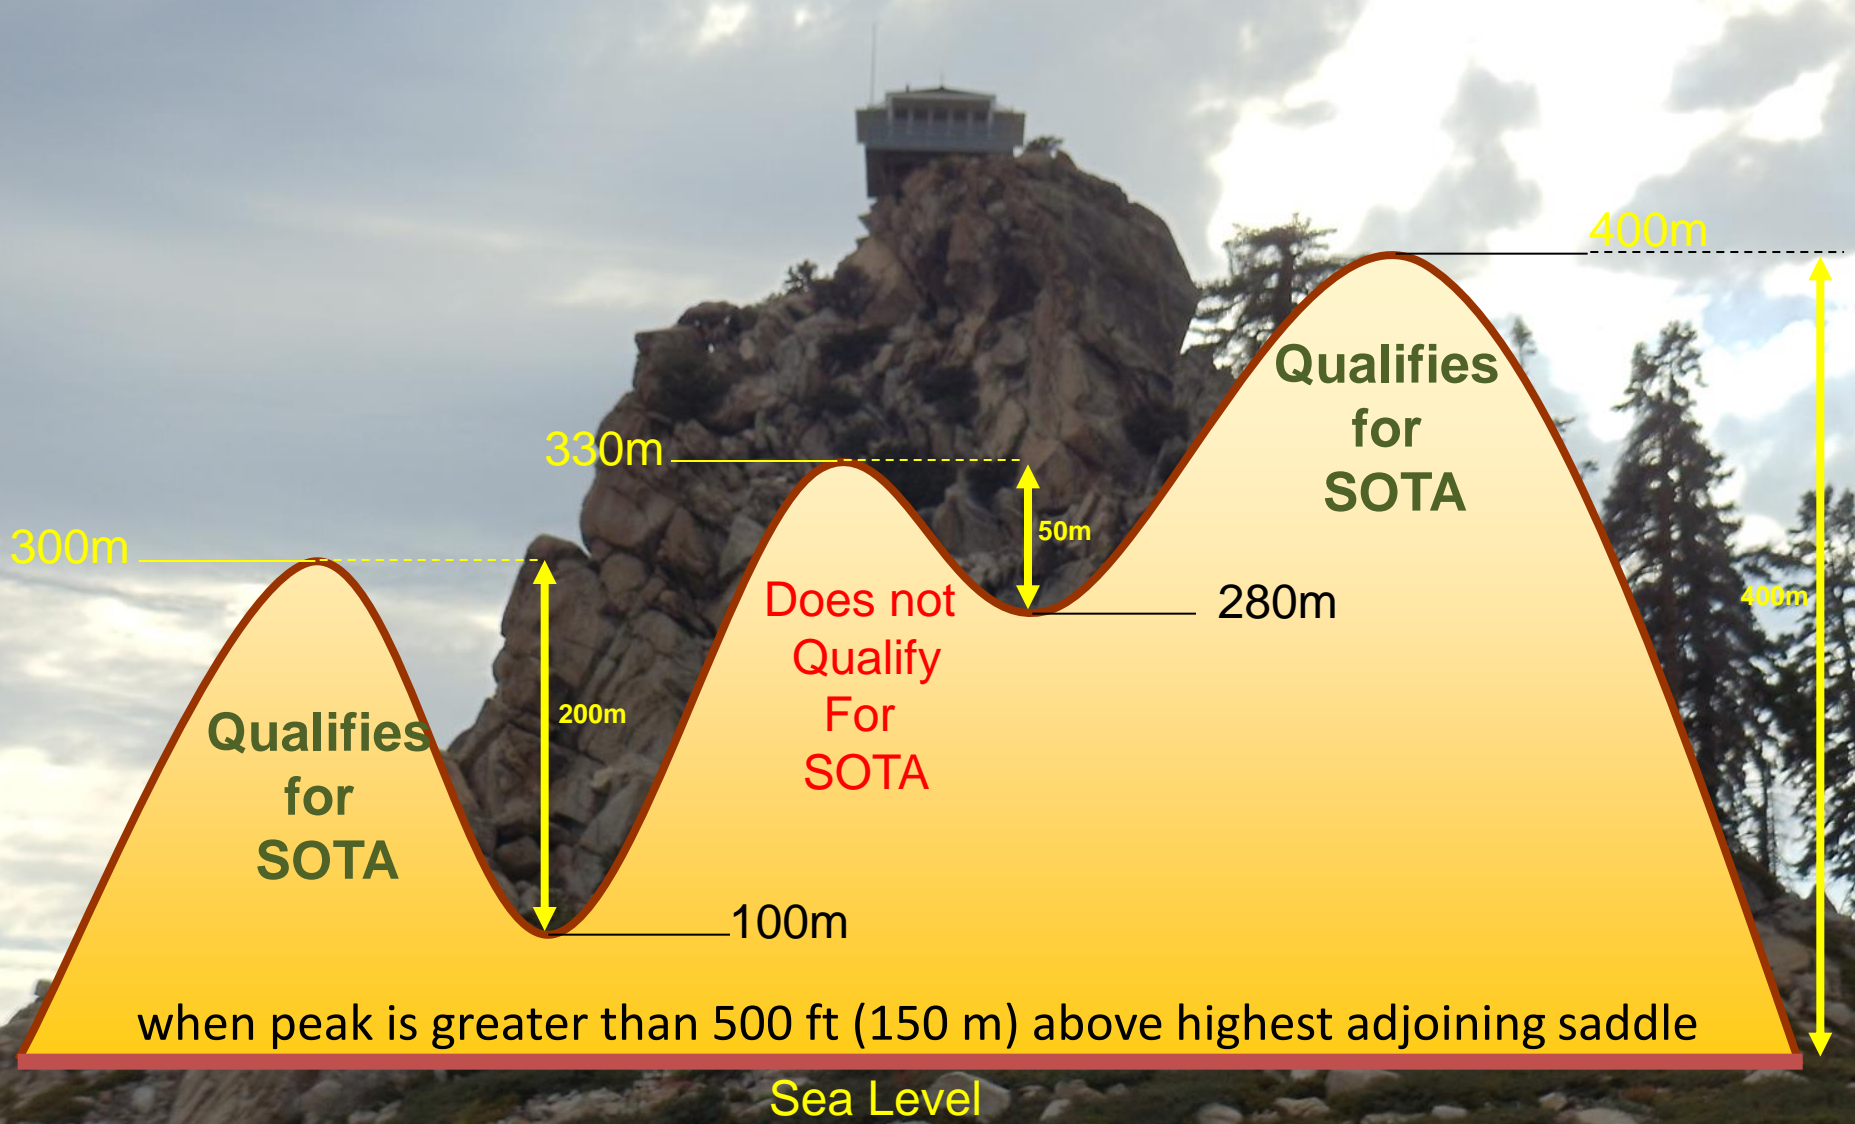

Prominence Definition