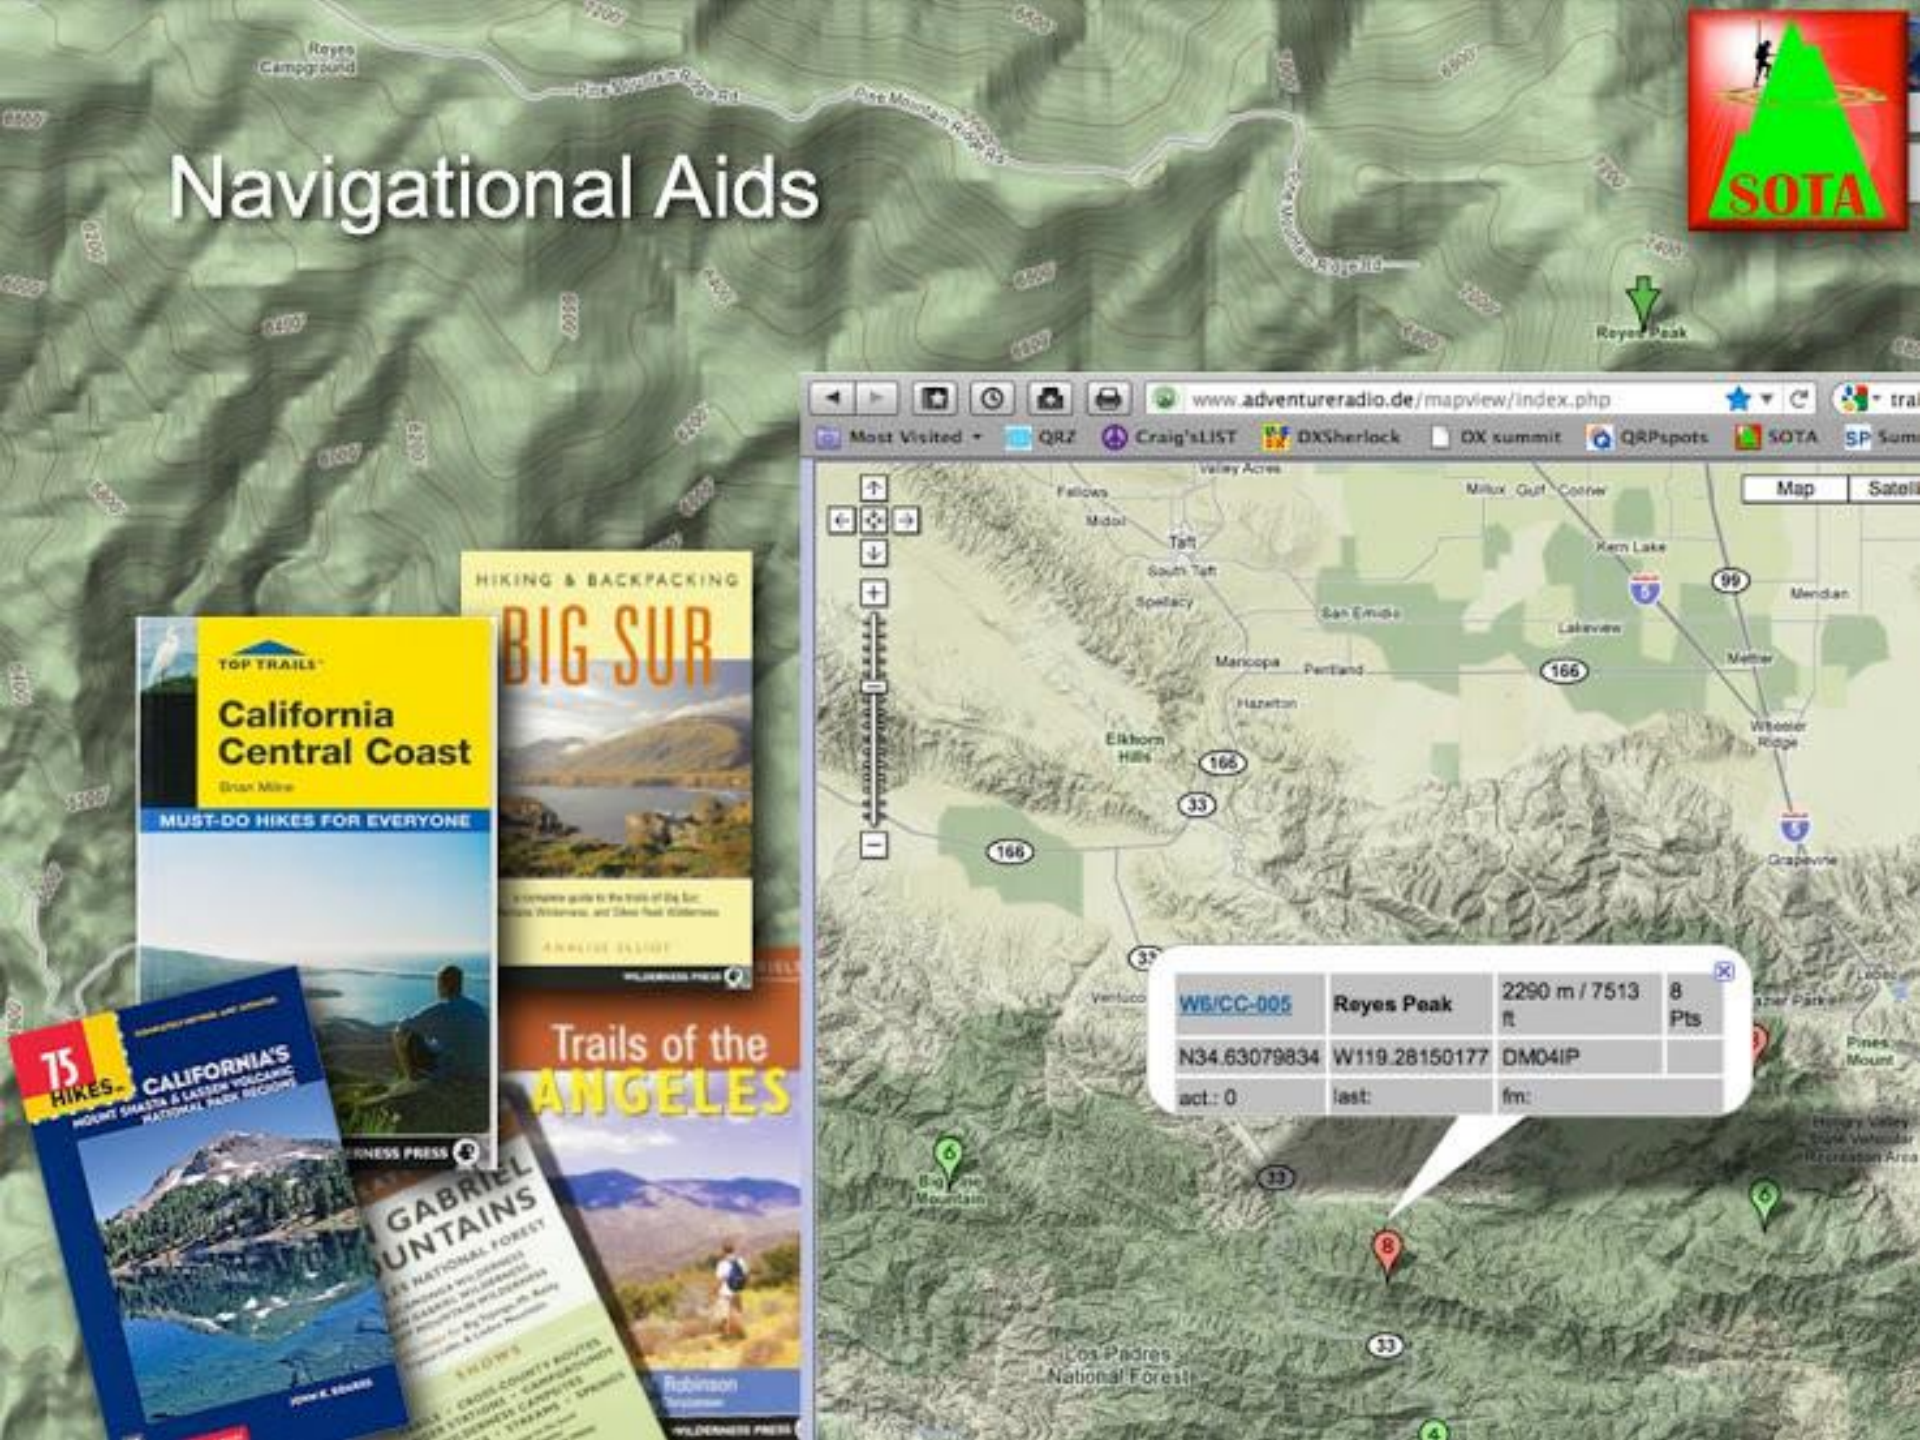

### Summit Activity

**Total Activations:** 5

**Latest By:**

W6AH on 01 Jan 2014

NA6MG on 30 Nov 2013

W6AH on 19 Oct 2013

W6AH on 11 Nov 2012

WO6M on 01 Nov 2012

**First Activated by:**

WO6M on 01 Nov 2012

**Activated by You on:**

01 Jan 2014, 19 Oct 2013,

11 Nov 2012

**151 QSOs on these bands:**

<b>30m</b>	34	23%
<b>20m</b>	34	23%
<b>15m</b>	22	15%
<b>12m</b>	59	39%
<b>2m</b>	2	1%

# Navigational Aids

www.adventureradio.de/mapview/index.php

Map | Satellite

WS/CC-005	Reyes Peak	2290 m / 7513 ft	8 Pts
N34.63079834	W119.28150177	DM04IP	
act: 0	last:	fm:	