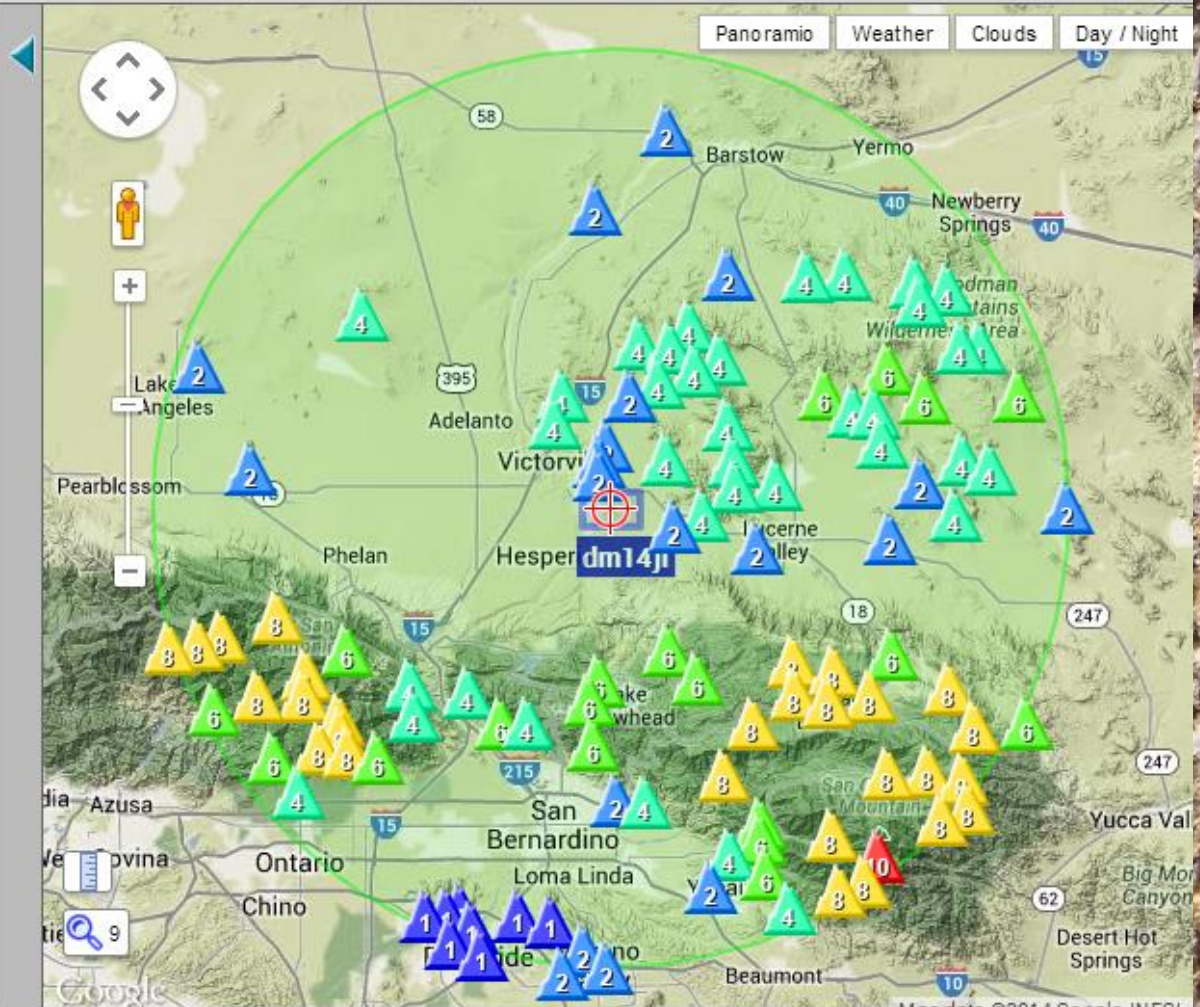

Summit Area Search

Find SOTA Summits within:
Point of reference:
Locator:

Found Summits Listing

111 Summits returned

Summit Code	Summit Name	Brng. (deg)	Dist.
W6/CT-001	San Gorgonio Mtn.	140.2	54.732
W6/CT-003	Mt. San Antonio	242.4	45.502
W6/CT-004	Mt. Baden-Powell	255.4	52.807
W6/CT-005	Throop Peak	255.4	56.144
W6/CT-006	Cucamonga Peak	230.6	44.871
W6/CT-009	Butler Peak	143.3	30.911
W6/CT-010	Mt. Islip	255.7	59.884
W6/CT-013	Keller Peak	155.1	34.770
W6/CT-022	Sunset Peak	236.7	53.064
W6/CT-033	Zanja Peak	164.2	48.089
W6/CT-038	Anderson Peak	143.7	48.912
W6/CT-039	Sugarloaf Mtn.	130.6	47.789

Click on a row to highlight summit

Export...

Measure...

Help...