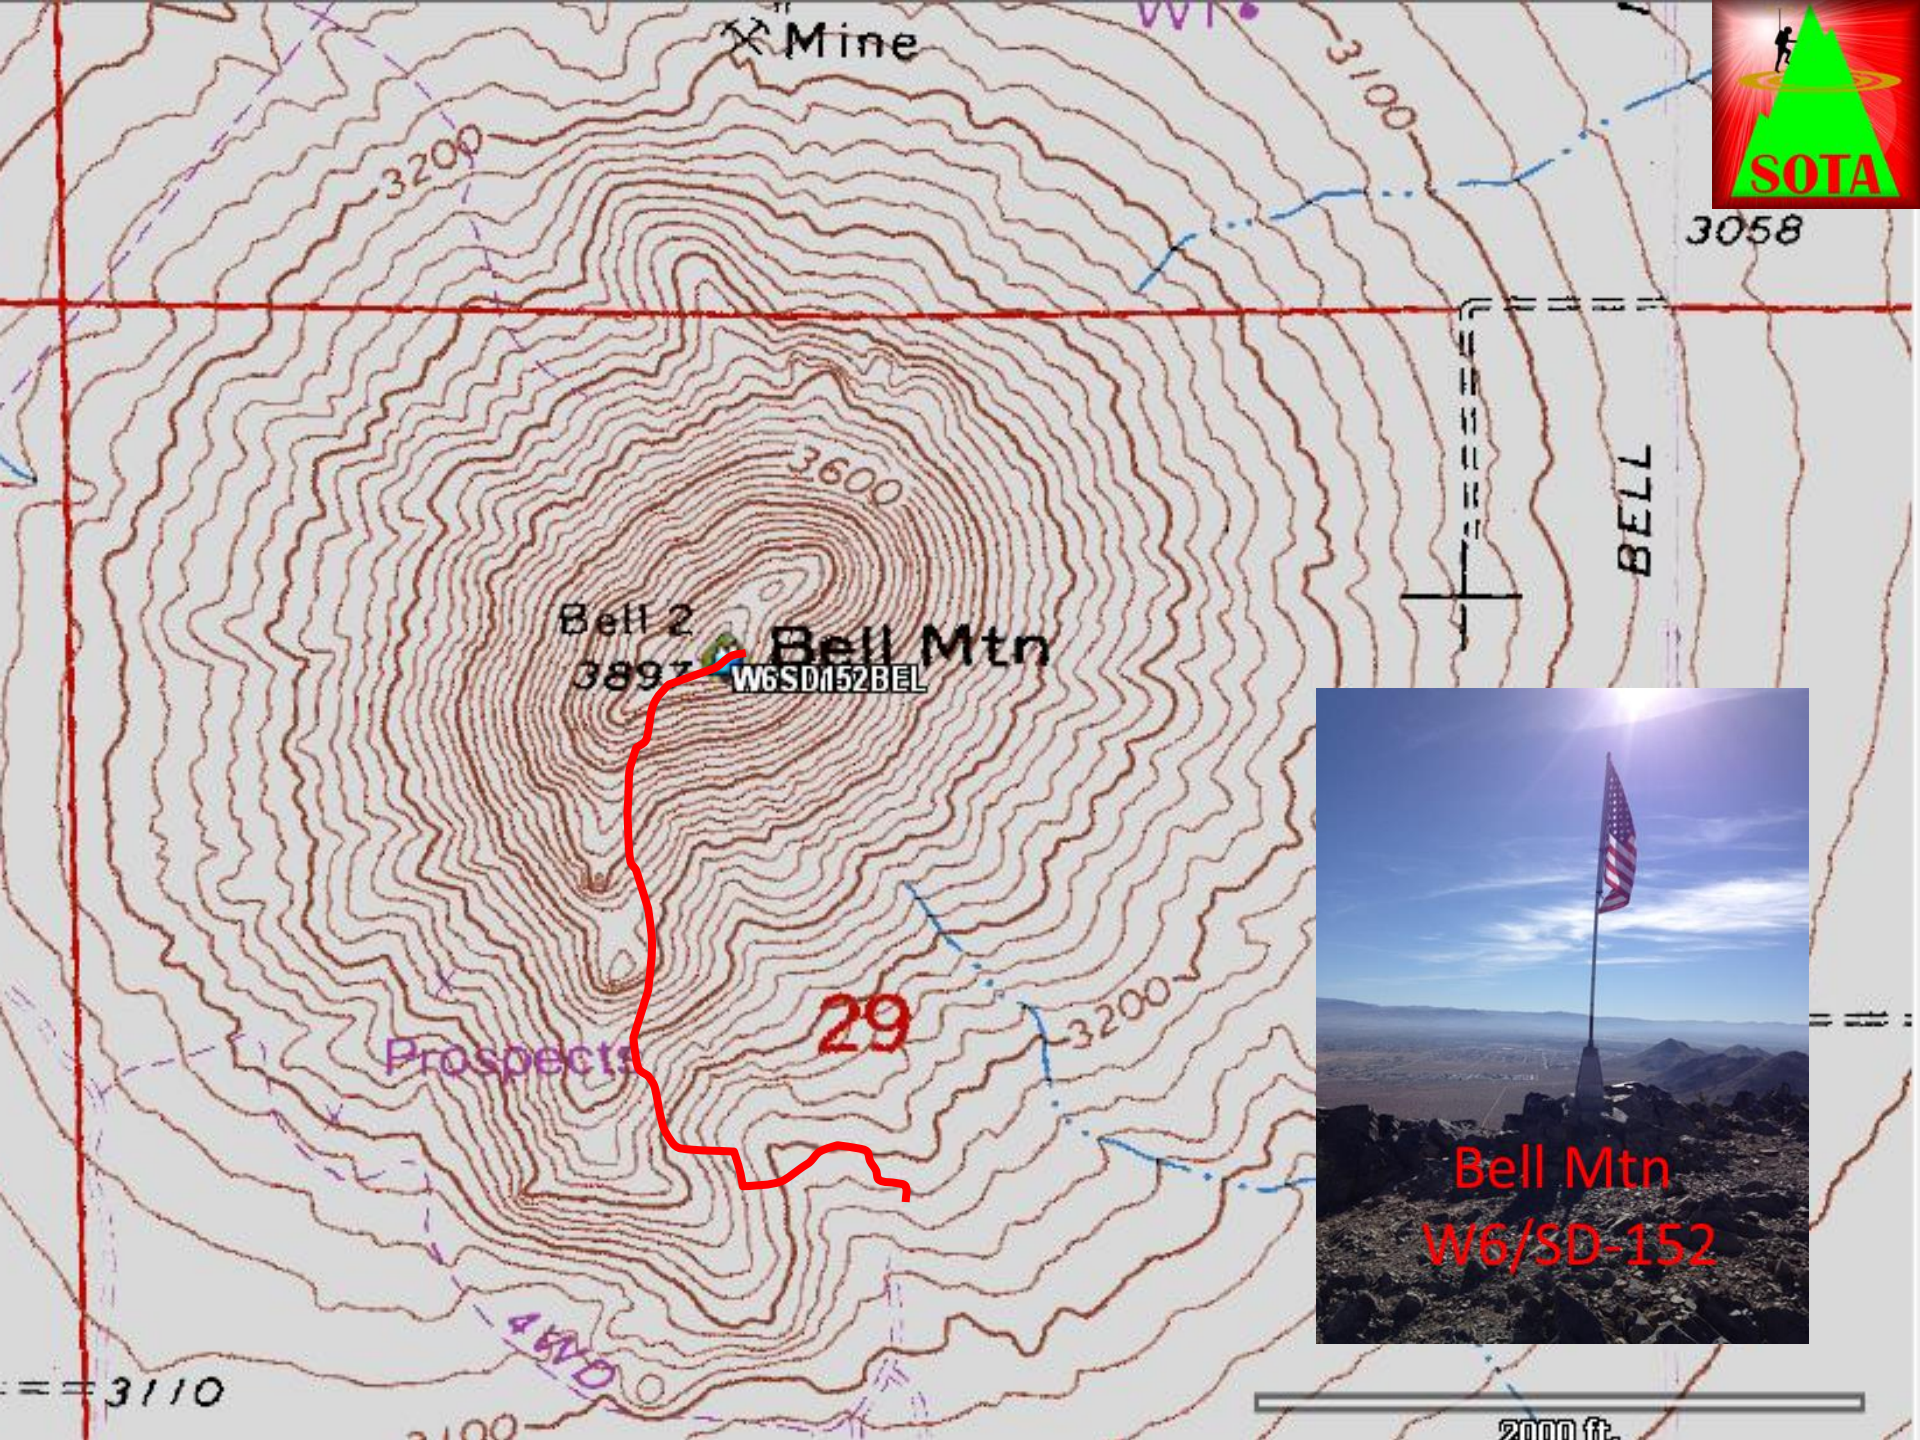

# Navigational Aids

www.adventureradio.de/mapview/index.php

Map | Satellite

WS/CC-005	Reyes Peak	2290 m / 7513 ft	8 Pts
N34.63079834	W119.28150177	DM04IP	
act: 0	last:	fm:	